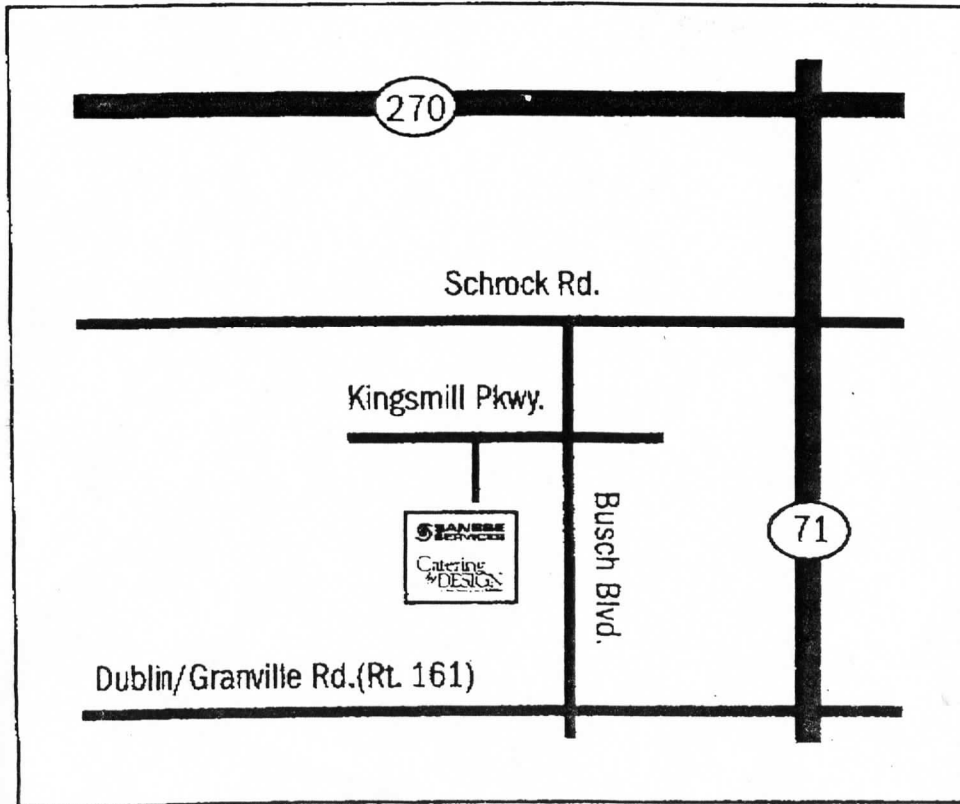

CATERING BY DESIGN CONFERENCE CENTER

Catering *by* DESIGN

Was Sanese now VCI Foods/Same Building

Hotels

Crowne Plaza North 6500 Doubletree Ave. Columbus Oh 43229 (614) 885-1885

Clarion Hotel 900 East Dublin Granville Rd Columbus OH 43229 (614) 888-7440

**Directions to:
6465 Busch Blvd. Columbus, OH 43229
(614) 436-1234**

Take 270 to 71 south to the Dublin/Granville Rd.(Rt. 161) exit. Turn right on Rt. 161 and then turn right on Busch Blvd. Turn left at the third stoplight onto Kingsmill Parkway and take an immediate left on the first street. The Sanese Services/Catering by Design Conference Center is located at the end of the street.

Was Sanese now VCI Foods/Same Building